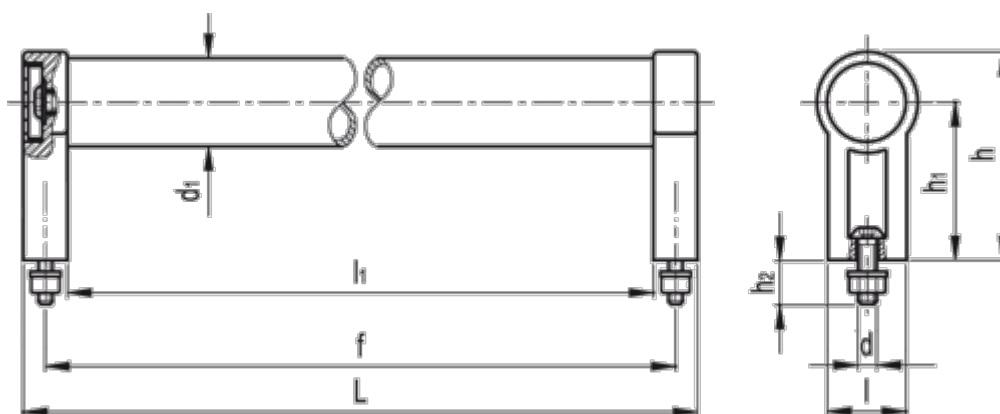

Data Sheet

Article number: 20569280250B

Description: E+G Tubular handle GN333.1-28-250-B-EL
B Mounting from top

Measures

$d = M6$

$d_1 = 28$

$f = 250$

$h = 66$

$h_1 = 50$

$h_2 = 13$

$L = 264$

$l_1 = 236$